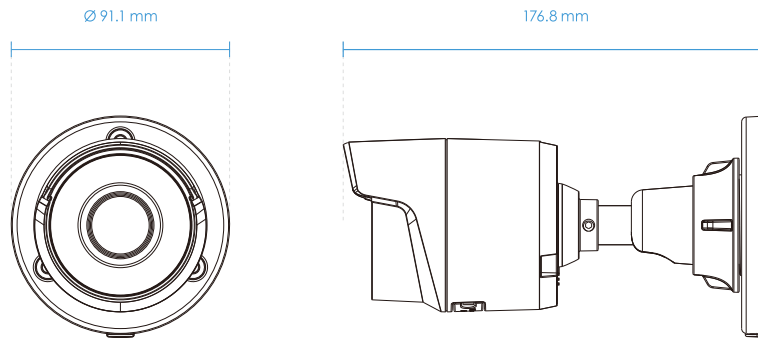

Dimensions

Compatible Accessories

Mounting Kits

Mounting Kits

Mounting Kits

Mounting Kits